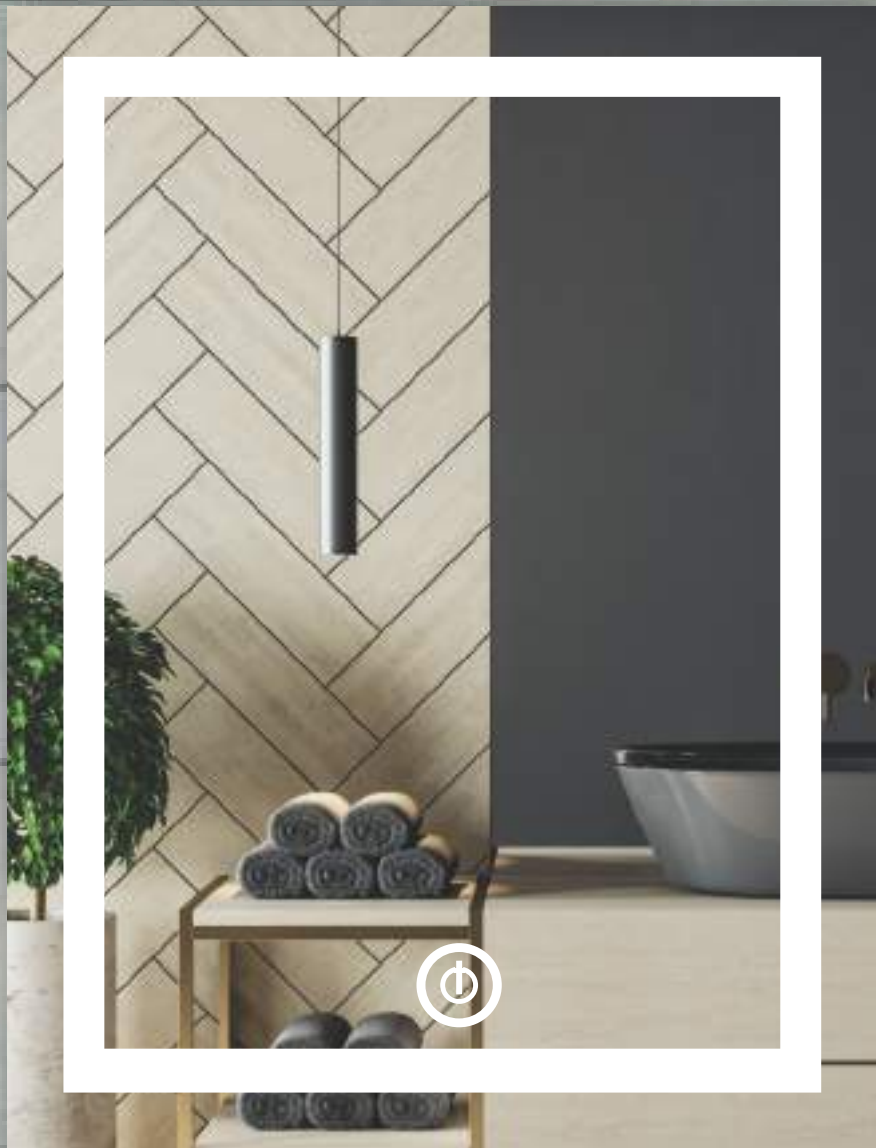

Size

24 x 18 In | 30 x 24 In | 36 x 24 In

Premium Frame LED Mirror

LED 513

Size

20x 20 In | 24 x 24 In

Premium Frame LED Mirror

LED 512

Size

20x 20 In | 24 x 24 In

Premium Frame LED Mirror

**FOR MORE
DESIGN**

LED Glass

 AVAILABLE WITH DOUBLE LIGHT AND DIMMER

101 LED Glass

Standard Size
24 In x 18 In
30 In x 24 In
36 In x 24 In