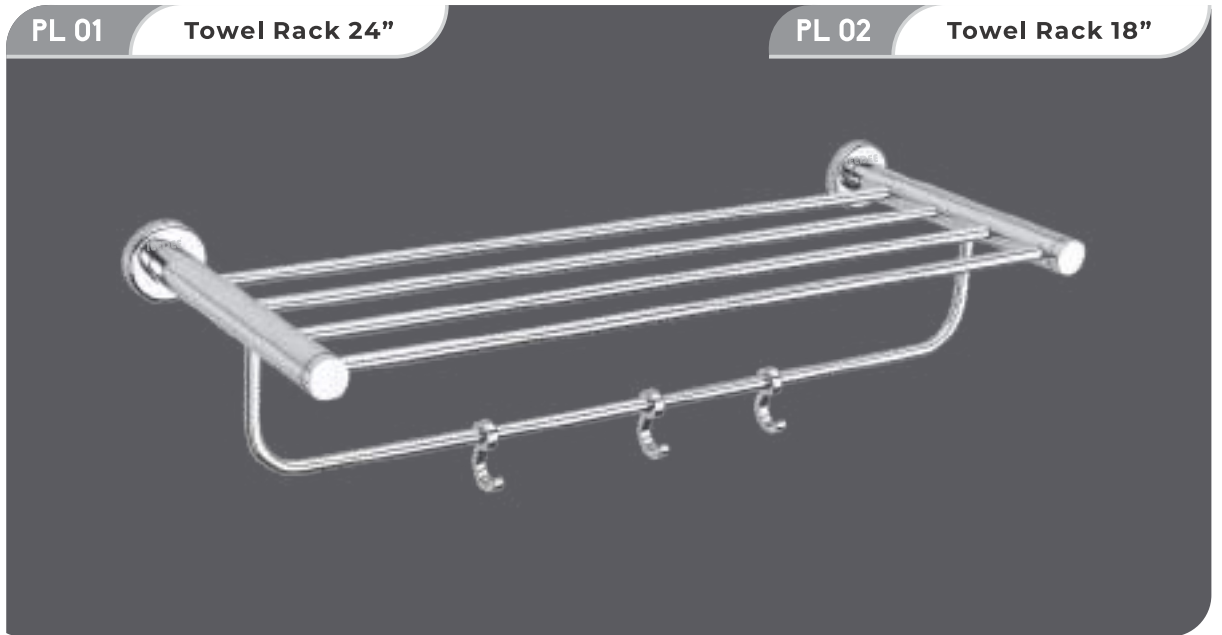

EN 13 Dual SS Soap Dish

EN 10 Robe Hook

EN 14 SS Soap Dish With Tumbler

PEARL
SERIES

PL 01

Towel Rack 24"

PL 02

Towel Rack 18"