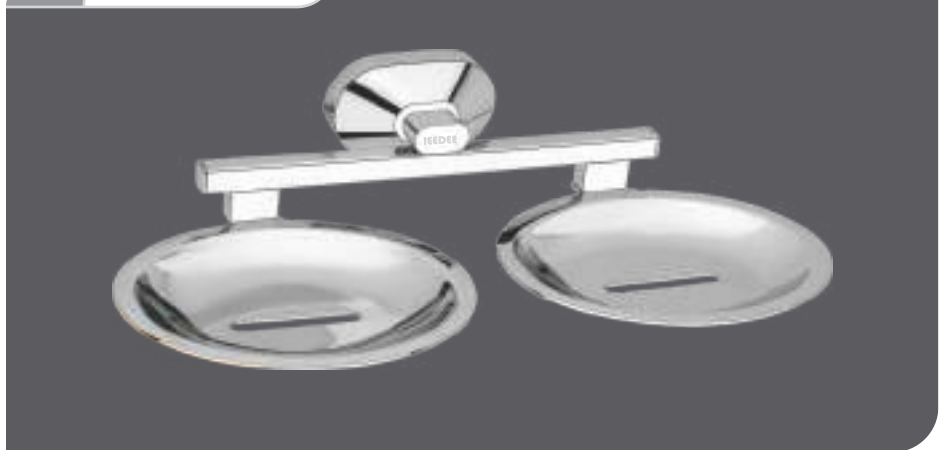

EN 14 SS Soap Dish With Tumbler