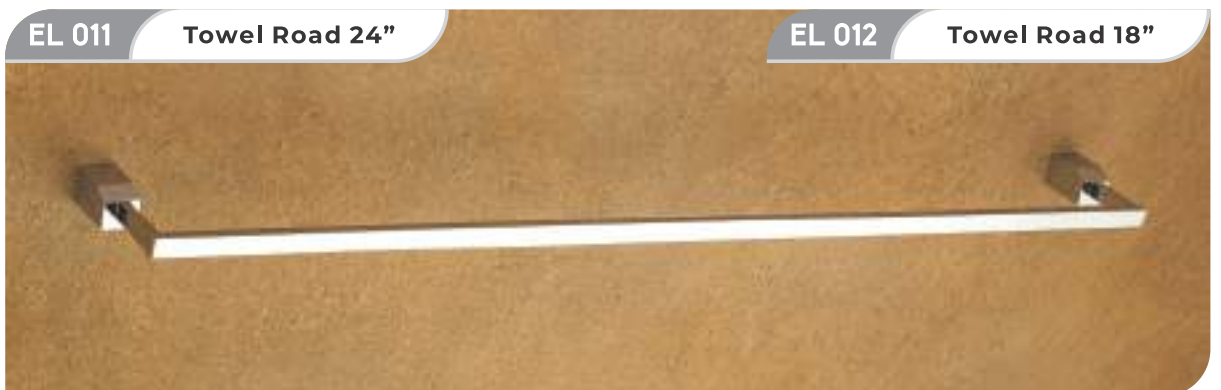

EL 011 Towel Road 24"

EL 012 Towel Road 18"