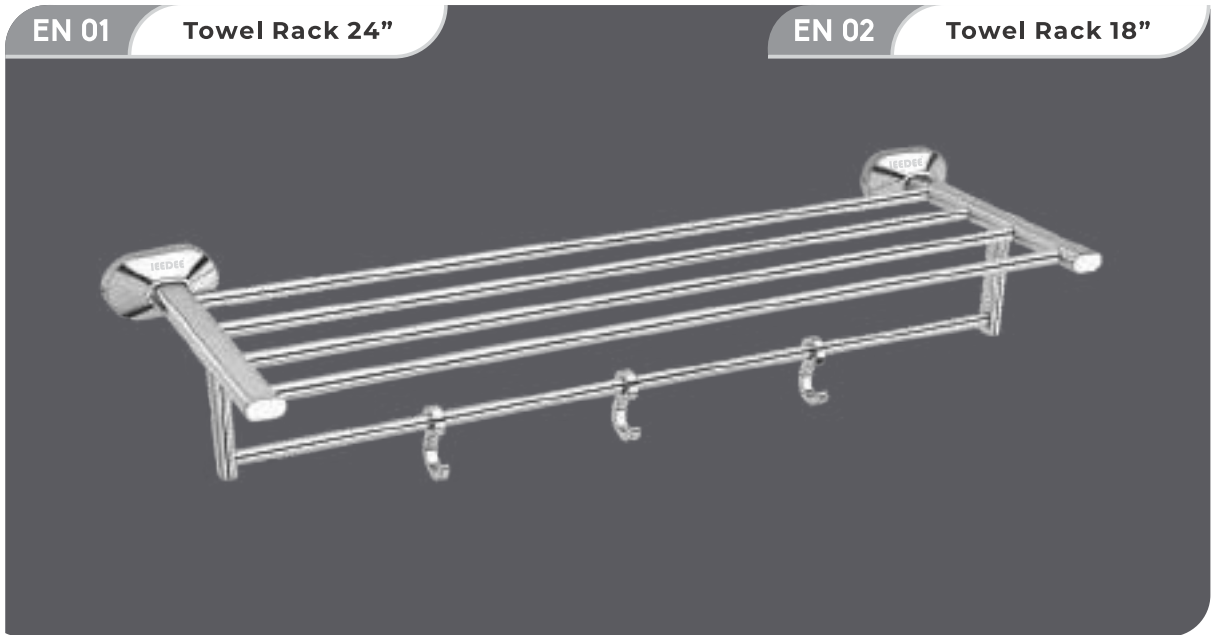

**S.S. 304
 GRAB BAR**

SIZE : 8"

SS 304 WALL MOUNTED ACCESSORIES

Glass Soap Dish

Tumbler Holder

Liquid Soap Dispenser

EON
SERIES

EN 01 Towel Rack 24"