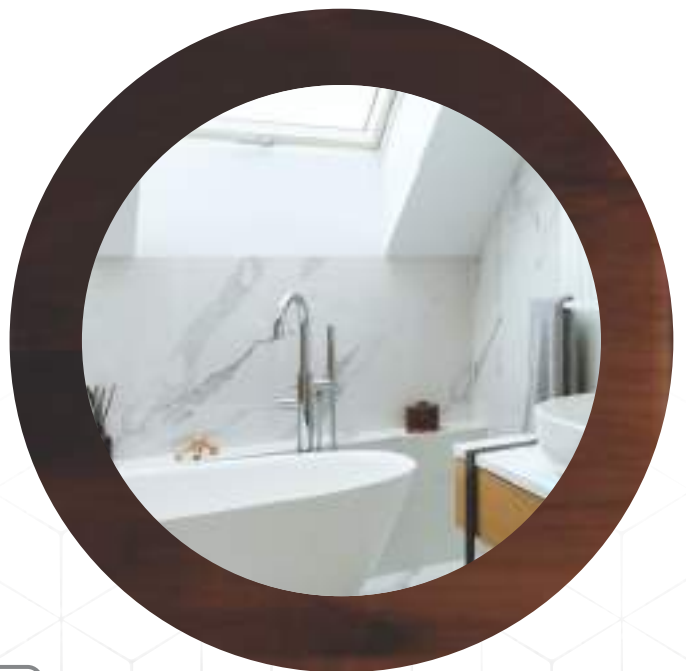

ID-348

**FOR MORE
DESIGN**