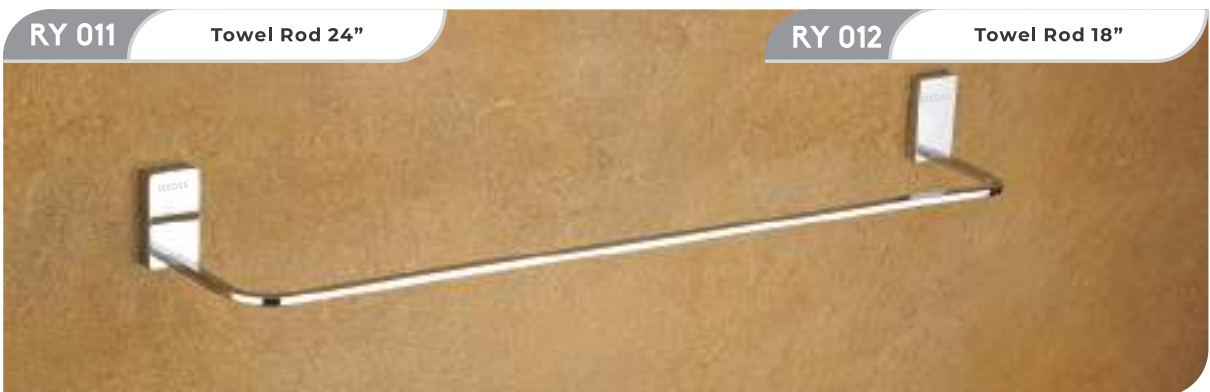

LU 08 Paper Holder Without Lid

LU 10 Robe Hook

LU 9 Glass Soap Dish

LU 13 Dual Brass Soap Dish

ROYAL
SERIES

ROYAL

RY 03 Brass Soap Dish

RY 04 Napkin Ring