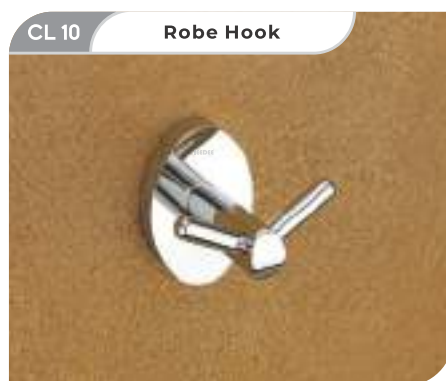

EL 01 Towel Rack 24"

EL 02 Towel Rack 18"

EL 011 Towel Road 24"

EL 012 Towel Road 18"

EL 03 Brass Soap Dish

EL 04 Napking Ring

EL 05 Tumbler Holder

EL 06 Liquid Soap Dispensar

EL 07 Paper Holder With Lid

EL 08 Paper Holder Without Lid

EL 09 Glass Soap Dish

EL 10 Robe Hook

EL 13 Double Brass Soap Dish

CRYSTAL
SERIES

CL 01 Towel Rack 24"

CL 02 Towel Rack 18"

CL 011 Towel Rod 24"

CL 012 Towel Rod 18"

Quality Products

Fully Brass Accessories

LUSH
SERIES

LU 01 Towel Rack 24"

LU 02 Towel Rack 18"

LU 011 Towel Bar 24"

LU 012 Towel Bar 18"

LUSH

Quality Products

Fully
Brass
Accessories

LU 03 Brass Soap Dish

LU 04 Napkin Ring

LU 05 Tumbler Holder

LU 06 Liquid Soap Dispensar