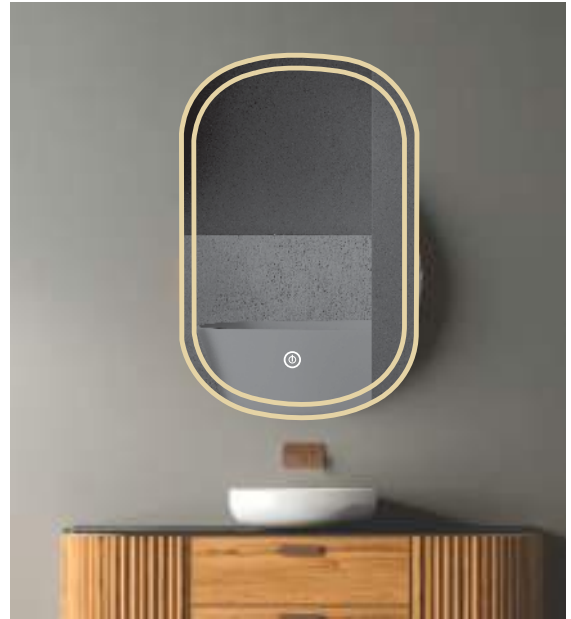

LED 108

24 In x 18 In
30 In x 18 In
36 In x 18 In