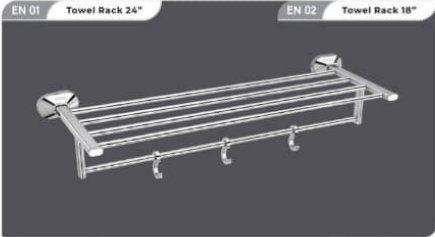

₹ 2940

₹ 2900

₹ 1485

₹ 1110

₹ 1080

₹ 795

₹ 725

₹ 1075

₹ 1335

₹ 1795

EON
Quality Products
SS
304
Accessories

₹ 895

₹ 540