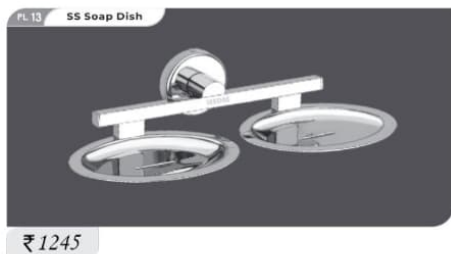

₹ 795

₹ 725

₹ 1075

₹ 1335

₹ 1795

EON
Quality Products
SS
304
Accessories

₹ 895

₹ 540