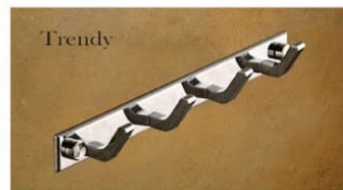

Fully
Brass
Accessories

ROYAL
Quality Products
Fully
Brass
Accessories

Toughened Glass Shelf with Brass Fitting

- GS 001 10 X 5 C.P ₹ 1410
- GS 002 12 X 5 C.P ₹ 1455
- GS 003 14 X 5 C.P ₹ 1500
- GS 004 16 X 5 C.P ₹ 1610
- GS 005 18 X 5 C.P ₹ 1685
- GS 006 20 X 5 C.P ₹ 1775

- GS 014 10 X 10 Black Mat ₹ 1725

Heavy Toughened Glass Shelf

Square

- SQ 001 : 2HOOKS ₹ 320
- SQ 002 : 3HOOKS ₹ 475
- SQ 003 : 4HOOKS ₹ 640
- SQ 004 : 5HOOKS ₹ 795
- SQ 005 : 6HOOKS ₹ 950
- SQ 006 : 8HOOKS ₹ 1295

Trendy

- TY 001 : 2HOOKS ₹ 320
- TY 002 : 3HOOKS ₹ 475
- TY 003 : 4HOOKS ₹ 640
- TY 004 : 5HOOKS ₹ 795
- TY 005 : 6HOOKS ₹ 950
- TY 006 : 8HOOKS ₹ 1295

Brass Khutty

₹ 2940

₹ 2900

₹ 1485

₹ 1110

₹ 1080