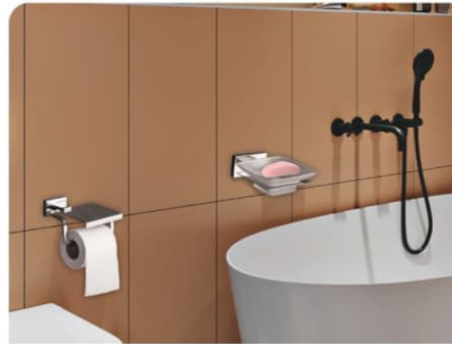

IEEDEE[®]

IMAGE & DESIGN

Feel the Luxury

CUBIX
Quality Products
Fully
Brass
Accessories

ELITE
Quality Products
Brass
Accessories

LUSH
Quality Products
Brass
Accessories

CRYSTAL

Quality Products

Fully
Brass
Accessories

ROYAL
Quality Products
Fully
Brass
Accessories

Toughened Glass Shelf with Brass Fitting

- GS 001 10 X 5 C.P ₹ 1410
- GS 002 12 X 5 C.P ₹ 1455
- GS 003 14 X 5 C.P ₹ 1500
- GS 004 16 X 5 C.P ₹ 1610
- GS 005 18 X 5 C.P ₹ 1685
- GS 006 20 X 5 C.P ₹ 1775